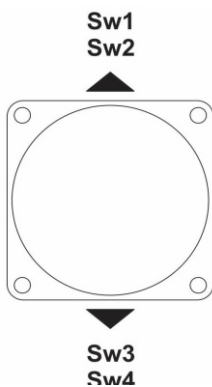

“PAVAN” Switching Joystick Model MSSJ-42

Switching details:

Double switch in 8 directions

Single switch in 8 directions

Double switch in 4 directions

Single switch in 4 directions

Double switch in 2 directions

Single switch in 2 directions