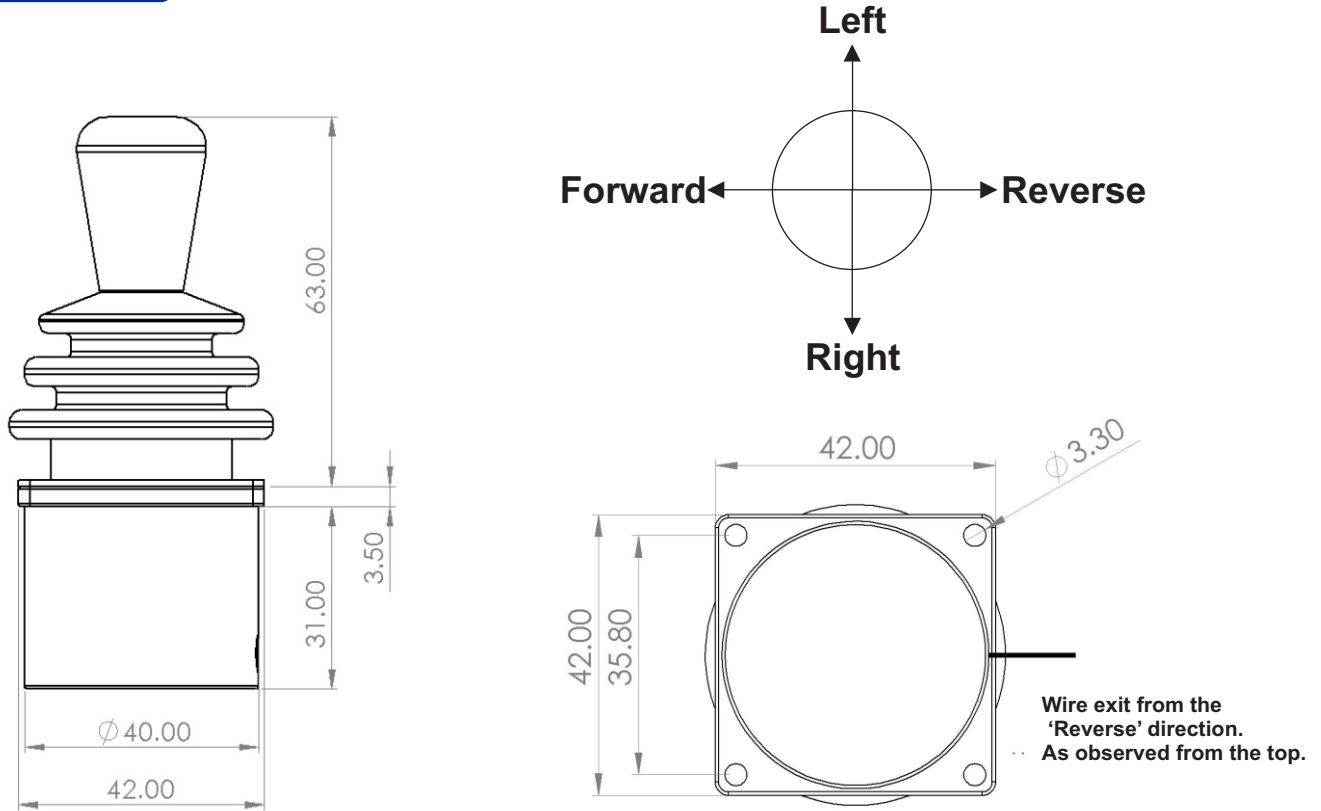

“PAVAN” Switching Joystick Model MSSJ-42

Product:

Features

- High Quality micro-switches
- Single or Dual Axis
- Up to 3 Amp. Operation
- Cross/ Single Axis/ Square limiter

Applications

- Medical Equipments
- Industrial machinery
- Off-road vehicles
- Marine application

Specifications

Mechanical Life Cycle	Upto 1 million Mechanical Operations
Current Rating	Upto 3 Amp.
Shaft Material	Brass
Shaft diameter	4.7 mm
Flange Material	Aluminium
Back Cover Material	ABS
Maximum Voltage	125 VAC
Operating Angle	± 20 Deg.
Above Panel	IP 65
Temperature Range	-25 °C to 85 °C

“PAVAN” Switching Joystick Model MSSJ-42

Dimensions

Wiring details

Dual Axis Double Switches

Red	Common
Blue	1st Switch Forward
Green	2nd Switch Forward
Orange	1st Switch Left
Brown	2nd Switch Left
Black	1st Switch Reverse
Yellow	2nd Switch Reverse
Purple	1st Switch Right
White	2nd Switch Right
Grey	—————