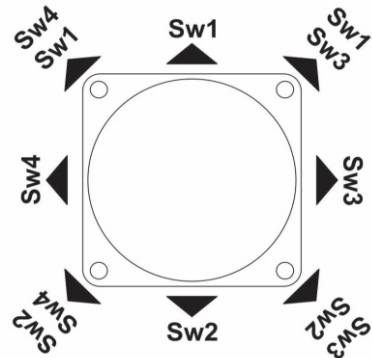

Single Axis Single Switch

Red	Common
Orange	Forward Switch
Brown	Reverse Switch

Ordering information

MSSJ-42-□-□-□

A- Single Axis
B- Dual Axis

X- Single switch
in each direction
Y- Dual switch
in each direction

2- Two direction switching
4- Four direction switching
8- Eight direction switching

Products can be developed as per the customer requirement

PRAVDHAN

SENSORS & CONTROLS PRIVATE LIMITED

Compliant Product

Certified Product

“PAVAN” Switching Joystick Model MSSJ-42

Switching details:

Double switch in 8 directions

Single switch in 8 directions

Double switch in 4 directions

Single switch in 4 directions

Double switch in 2 directions