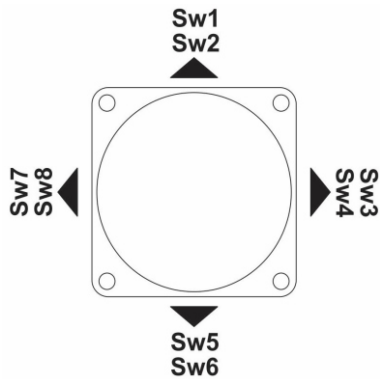

“PAVAN” Switching Joystick Model MSSJ-42

Switching details:

Double switch in 8 directions

Single switch in 8 directions

Double switch in 4 directions

Single switch in 4 directions

Double switch in 2 directions

Single switch in 2 directions