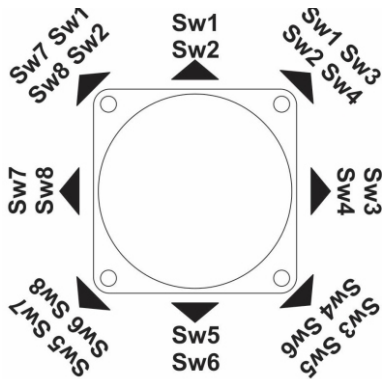

Single Axis Single Switch

Red	Common
Orange	Forward Switch
Brown	Reverse Switch

Ordering information

MSSJ-42-□-□-□

A- Single Axis
B- Dual Axis

X- Single switch
in each direction
Y- Dual switch
in each direction

2- Two direction switching
4- Four direction switching
8- Eight direction switching

Products can be developed as per the customer requirement

PRAVDHAN

SENSORS & CONTROLS PRIVATE LIMITED

Compliant Product

Certified Product

“PAVAN” Switching Joystick Model MSSJ-42

Switching details:

Double switch in 8 directions

Single switch in 8 directions

Double switch in 4 directions

Single switch in 4 directions

Double switch in 2 directions

Single switch in 2 directions