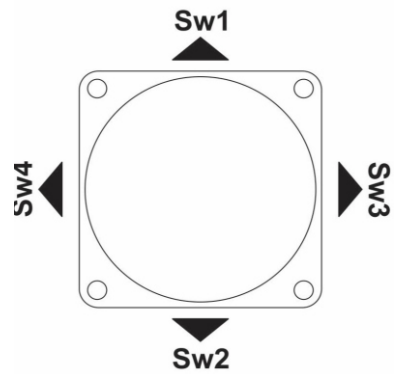

“PAVAN” Switching Joystick Model MSSJ-42

Switching details:

Double switch in 8 directions

Single switch in 8 directions

Double switch in 4 directions

Single switch in 4 directions

Double switch in 2 directions

Single switch in 2 directions